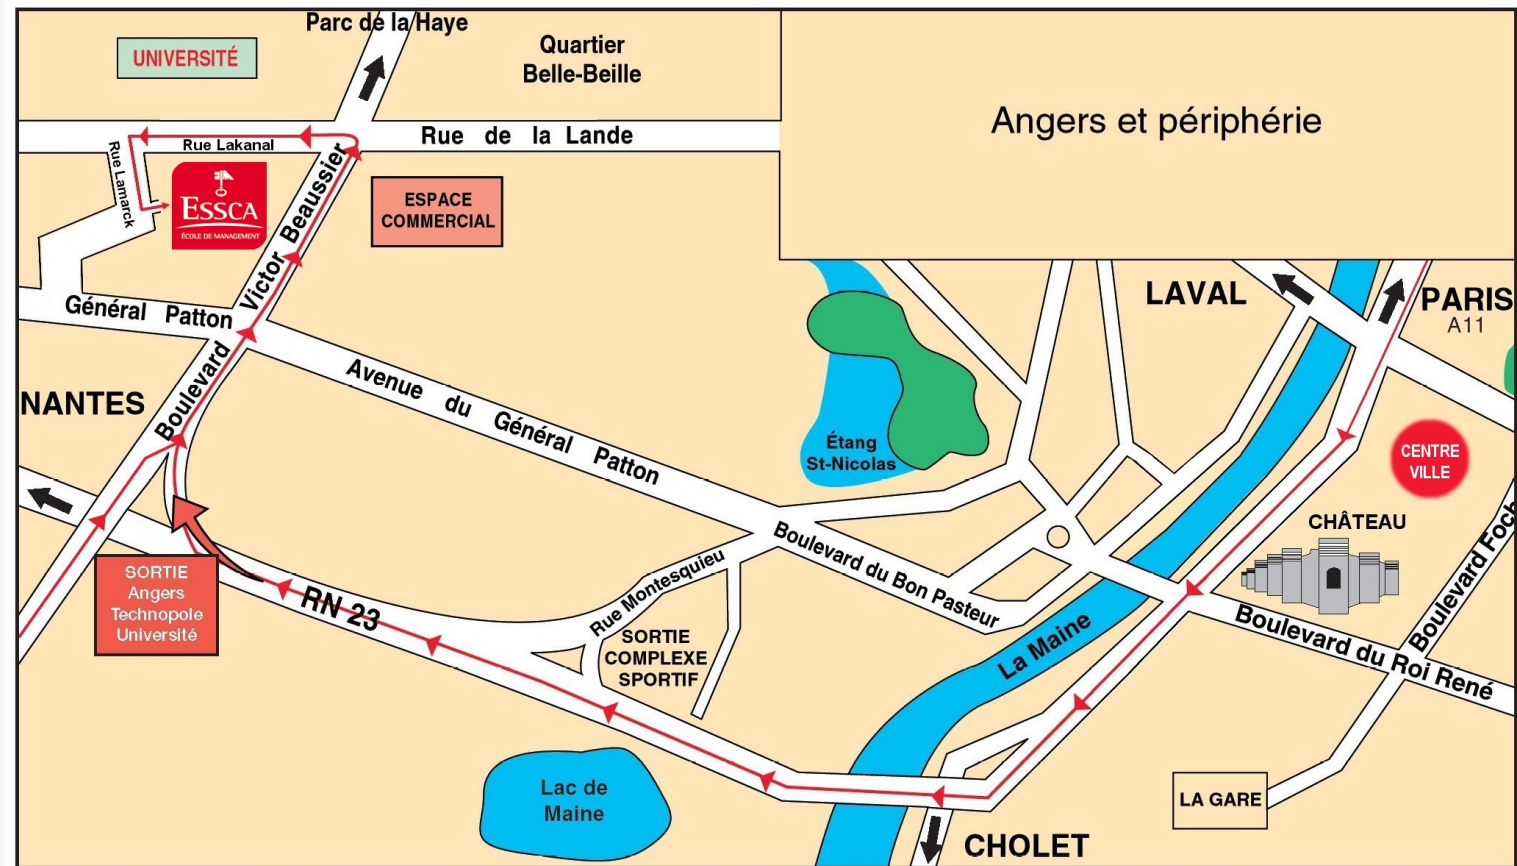

ACCESS MAP TO ESSCA CAMPUS AT ESSCA ANGERS

CAR ACCES: 20 rue Lamarck

PEDESTRIAN ACCES: 1 rue Joseph Lakanal